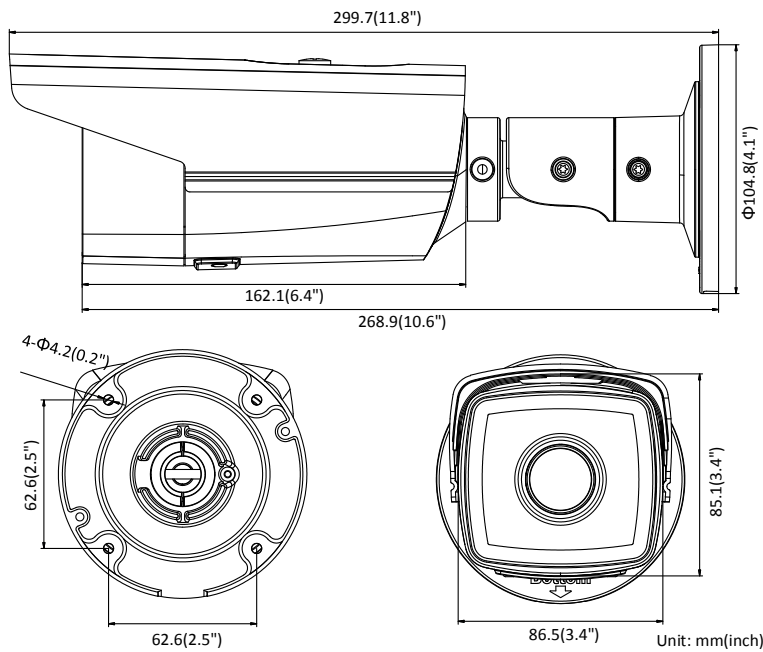

Dimensions

Accessory

Distributed by